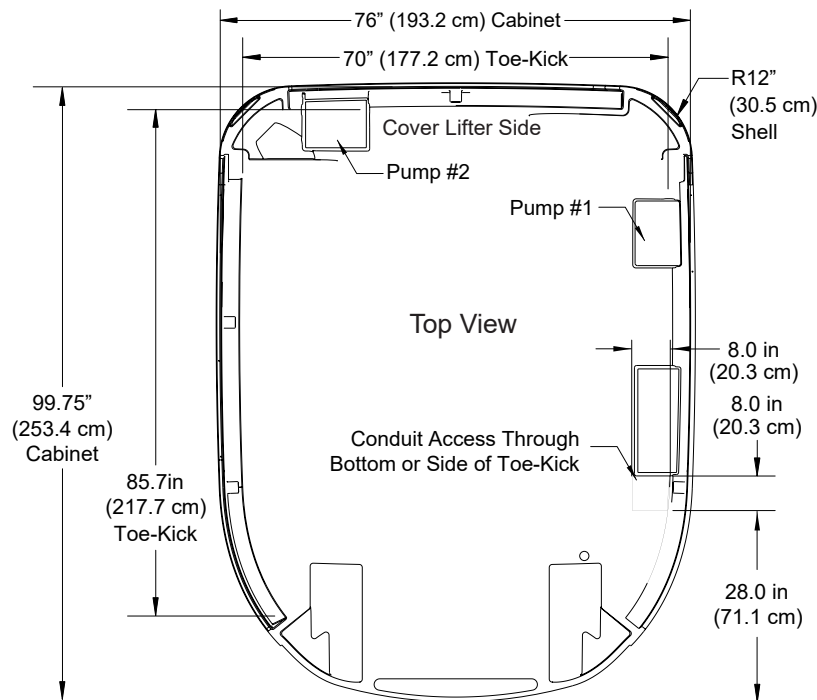

**IMPORTANT:** Always measure each hot tub for exact dimensions BEFORE designing its foundational support and/or decking.

Dimensions/Specifications Subject To Change Without Notice. Tolerance:  $\pm 0.5"$  (1.27 cm)