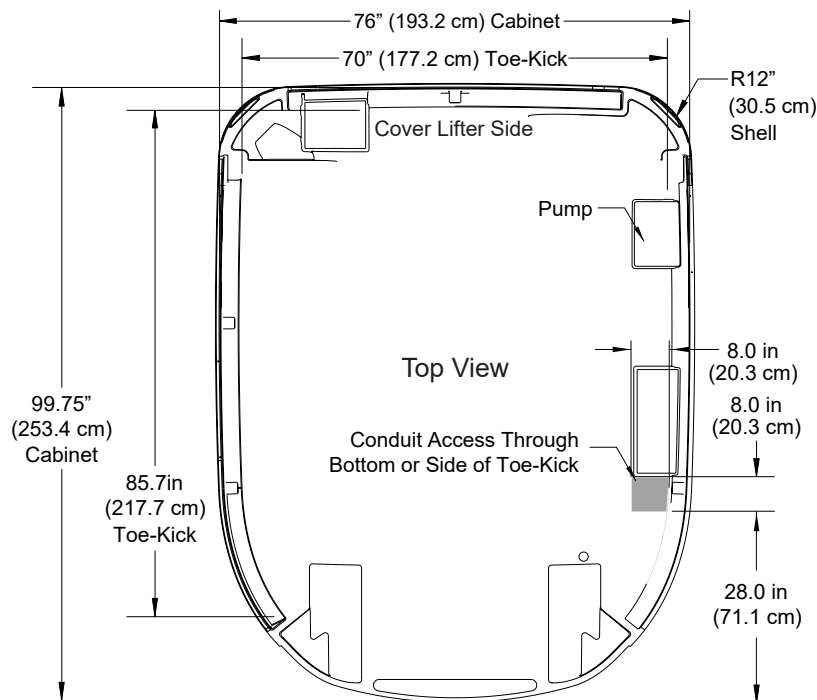

IMPORTANT: Always measure each hot tub for exact dimensions BEFORE designing its foundational support and/or decking.

Dimensions/Specifications Subject To Change Without Notice. Tolerance: $\pm 0.5"$ (1.27 cm)