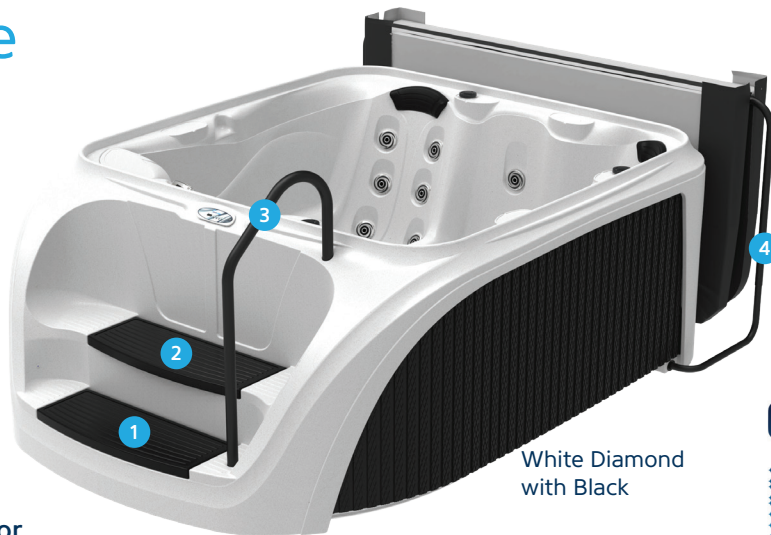

White Diamond with Black

Choose your *Syncrylic* diamond color

DREAMMAKERSPAS.COM