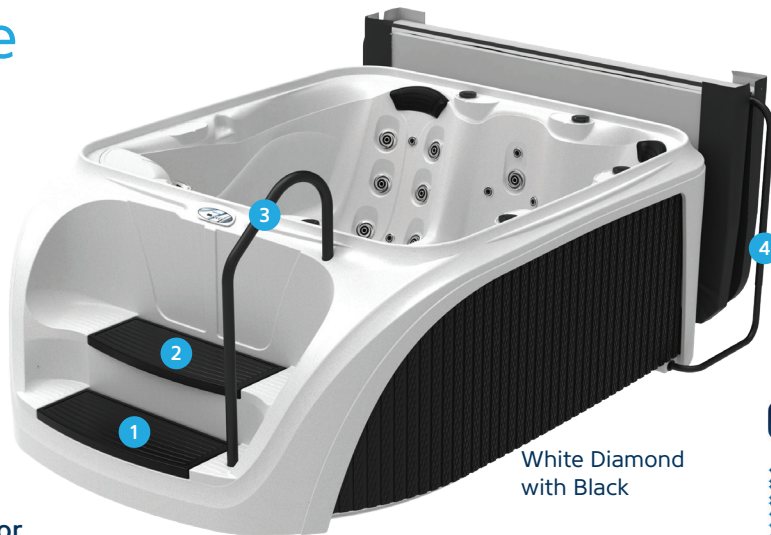

White Diamond with Black

Choose your *Syncrylic* diamond color

Black Diamond with Black

Mystic Diamond with Black

Sahara Diamond with Coffee

White Diamond with Black

DREAMMAKERSPAS.COM