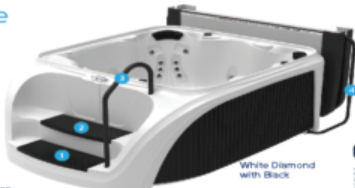

White Diamond
with Black

Choose your *Synthetic* diamond color

Black Diamond
with Black

Mystic Diamond
with Black

Sahara Diamond
with Coffee

White Diamond
with Gray

DREAMMAKERSPAS.COM