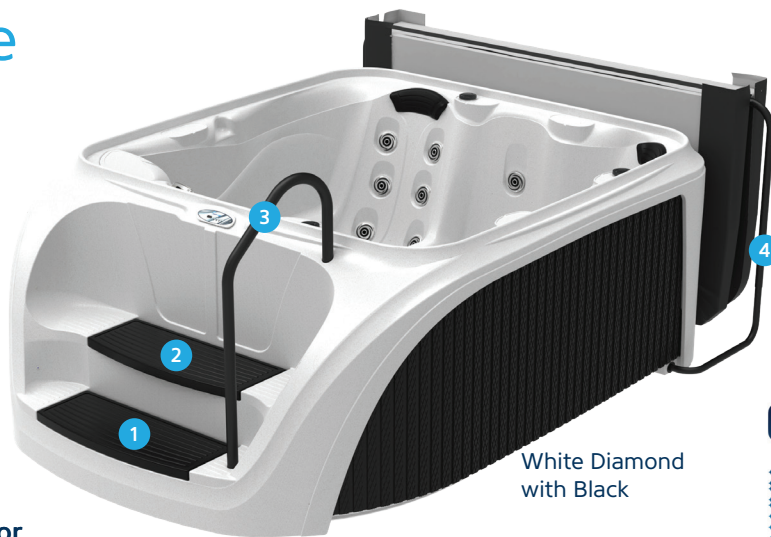

White Diamond with Black

Choose your *Syncrylic* diamond color

Black Diamond with Black

Mystic Diamond with Black

Sahara Diamond with Coffee

White Diamond with Black

DREAMMAKERSPAS.COM