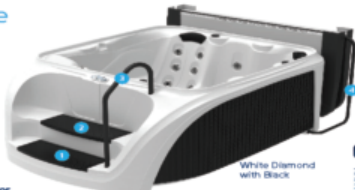

White Diamond
with Black

Choose your Synthetic diamond color

Black Diamond
with Black

Mystic Diamond
with Black

Sahara Diamond
with Coffee

White Diamond
with Black

DREAMMAKERSPAS.COM