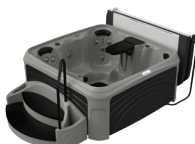

Mystic Diamond with Black