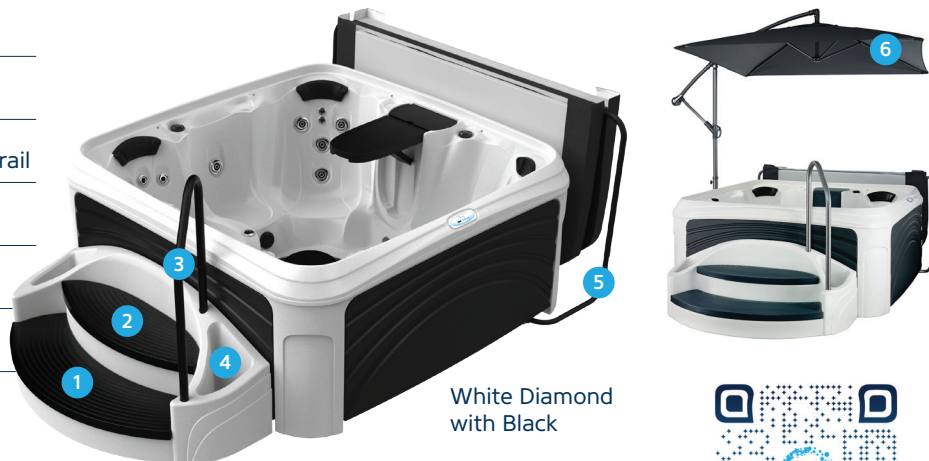

Cabana

COLLECTION & SUITES

3500^S

ALL SEATS

Syncrylic
SUSTAINABLE
& RECYCLABLE

North American Specifications

Seating	5-6 person
Dimensions*	80" x 80" x 34" / 202 x 202 x 86cm
Spa Volume	329 Gallons / 1,245 Liters
Dry Weight	465 lbs. / 211 kg.
Jets	35 Adjustable SST
Pillows	3
Electrical	240V-50amp
Heating	4kW
Pump(s)**	3 HPR, 2-Speed; 2.5 HPR, 1-Speed
Water Feature	Fountain w/LED Light
Exterior Lighting	8 LED Corner Lights
Interior Lighting	LED Footwell Light
Easy Kleen Ozone	Included

Your suite dreams can come true.

Complete Suite Includes

- 1 Slip resistant step treads
- 2 Bonus under-step storage
- 3 Sturdy smooth-cornered handrail
- 4 Two deep side planters
- 5 Convenient cover lifter
- 6 Optional intergrated umbrella

Available at time of spa purchase only.

White Diamond with Black

Choose your *Syncrylic* diamond color

Black Diamond with Black

Mystic Diamond with Black

Sahara Diamond with Coffee

White Diamond with Gray

DREAMMAKERSPAS.COM