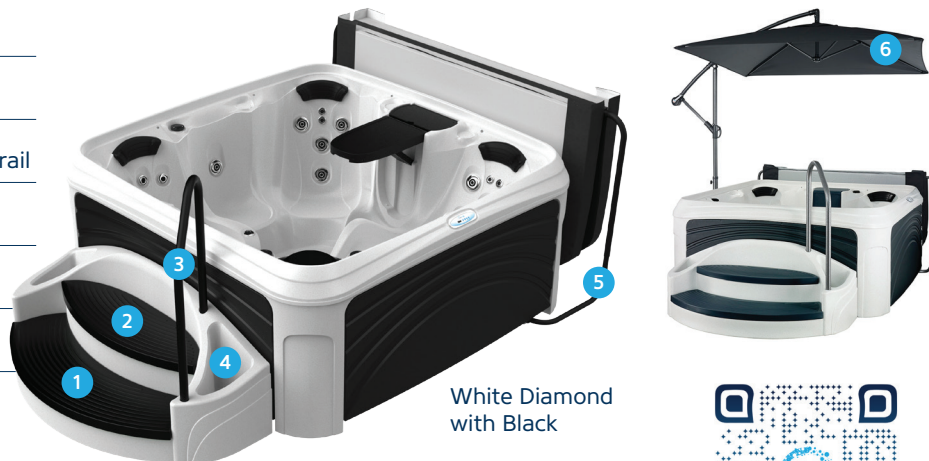

Cabana

COLLECTION & SUITES

3500^L

WITH LOUNGE

Syncrylic
SUSTAINABLE
& RECYCLABLE

North American Specifications

Seating	4 person
Dimensions*	80" x 80" x 34" / 202 x 202 x 86cm
Spa Volume	314 Gallons / 1,189 Liters
Dry Weight	465 lbs. / 211 kg.
Jets	35 Adjustable SST
Pillows	3
Electrical	240V-50amp
Heating	4kW
Pump(s)**	3 HPR, 2-Speed; 2.5 HPR, 1-Speed
Water Feature	Fountain w/LED Light
Exterior Lighting	8 LED Corner Lights
Interior Lighting	LED Footwell Light
Easy Kleen Ozone	Included

Your suite dreams can come true.

Complete Suite Includes

- 1 Slip resistant step treads
- 2 Bonus under-step storage
- 3 Sturdy smooth-cornered handrail
- 4 Two deep side planters
- 5 Convenient cover lifter
- 6 Optional intergrated umbrella

Available at time of spa purchase only.

White Diamond with Black

Choose your *Syncrylic* diamond color

Black Diamond with Black

Mystic Diamond with Black

Sahara Diamond with Coffee

White Diamond with Gray

DREAMMAKERSPAS.COM