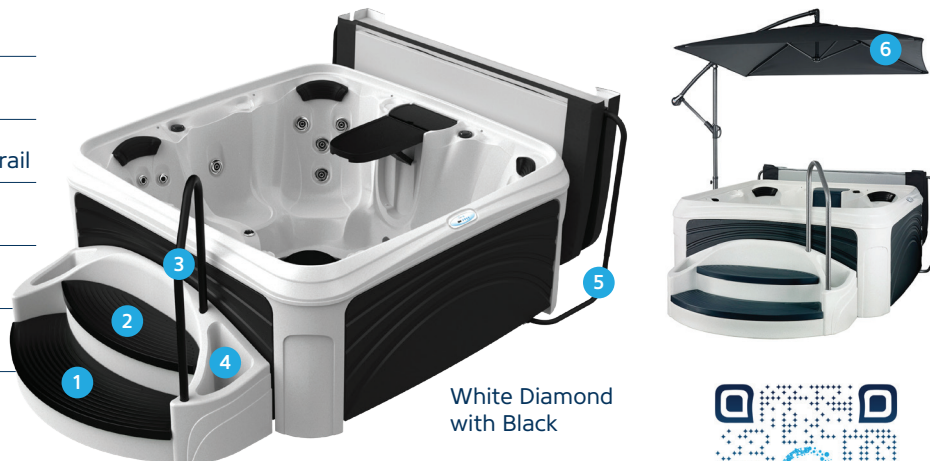

Cabana

COLLECTION & SUITES

2500^S

ALL SEATS

Plug & Play

Syncrylic
SUSTAINABLE
& RECYCLABLE

North American Specifications

Seating	5-6 person
Dimensions*	80" x 80" x 34" / 202 x 202 x 86cm
Spa Volume	329 Gallons / 1,245 Liters
Dry Weight	437 lbs. / 198 kg.
Jets	25 Adjustable SST
Pillows	3
Electrical**	Convertible, 120V-15amp/240V-40amp
Heating**	1kW/4kW
Pump(s)***	3 HPR, 2-Speed
Water Feature	Fountain w/LED Light
Exterior Lighting	8 LED Corner Lights
Interior Lighting	LED Footwell Light
Easy Klean Ozone	Optional

Your suite dreams can come true.

Complete Suite Includes

- 1 Slip resistant step treads
- 2 Bonus under-step storage
- 3 Sturdy smooth-cornered handrail
- 4 Two deep side planters
- 5 Convenient cover lifter
- 6 Optional intergrated umbrella

Available at time of spa purchase only.

White Diamond with Black

Choose your *Syncrylic* diamond color

Black Diamond with Black

Mystic Diamond with Black

Sahara Diamond with Coffee

White Diamond with Gray

DREAMMAKERSPAS.COM