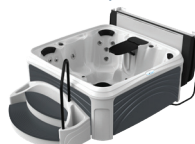

White Diamond with Gray