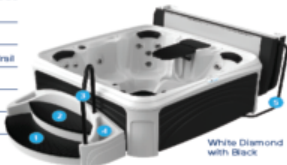

White Diamond with Black