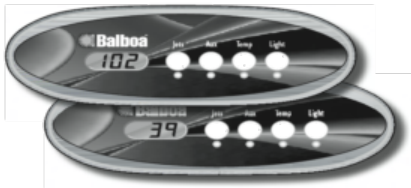

EL/GL Series - Mach 3

ML240 User Guide

Note regarding EL and GL systems: Mach 3 EL and GL systems function identically, but conform to different International requirements. This user guide will refer to EL systems for the sake of simplicity, but the information given applies to both EL and GL products.